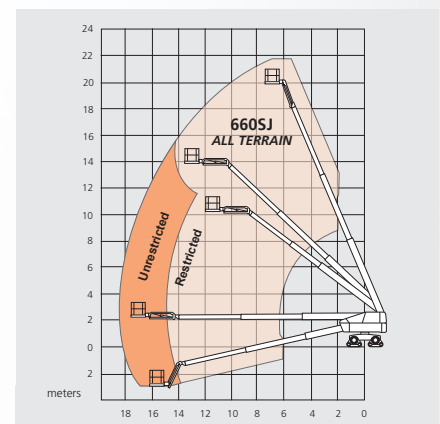

660SJ ALL TERRAIN

FOR MORE INFORMATION CALL
Snorkel™ at +44 (0) 845-1550 057
or visit www.snorkellifts.com

© 2021 Snorkel. All rights reserved.

Snorkel™