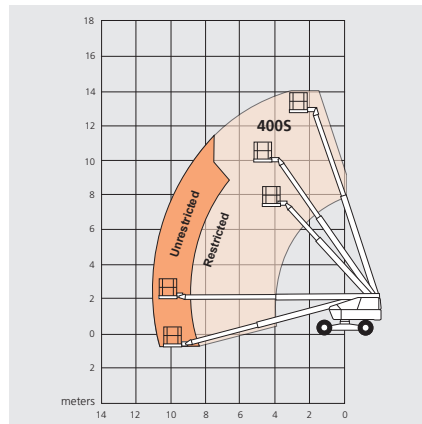

HIGHER STANDARDS. extra capacity

Get more from
our upgraded
line of mid-size
telescopic
boom lifts.

STANDARD ON ALL 6 MODELS:

- Higher lifting capacity up to 454kg restricted and 272kg unrestricted
- Convenient shorter stowed length for ease of transportation
- Snorkel 400S/460SJ, 600S/660SJ and 600S/660SJ **ALL TERRAIN**