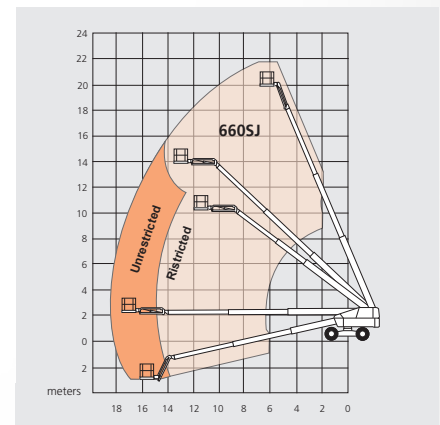

HIGHER STANDARDS. extra capacity

Get more from
our upgraded
line of mid-size
telescopic
boom lifts.

STANDARD ON ALL 6 MODELS:

- Higher lifting capacity up to 454kg restricted and 272kg unrestricted
- Convenient shorter stowed length for ease of transportation
- Snorkel 400S/460SJ, 600S/660SJ and 600S/660SJ **ALL TERRAIN**

660SJ

FOR MORE INFORMATION CALL
Snorkel™ at +44 (0) 845-1550 057
or visit www.snorkellifts.com

© 2021 Snorkel. All rights reserved.

Snorkel™