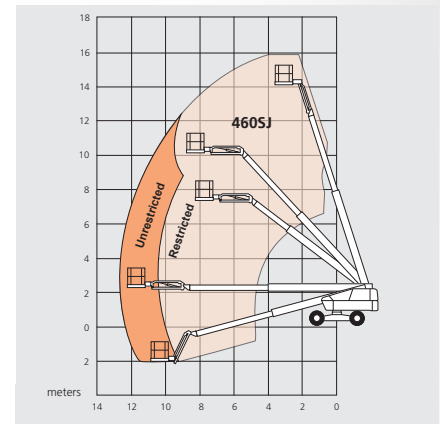

HIGHER STANDARDS. extra capacity

Get more from
our upgraded
line of mid-size
telescopic
boom lifts.

STANDARD ON ALL 6 MODELS:

- Higher lifting capacity up to 454kg restricted and 272kg unrestricted
- Convenient shorter stowed length for ease of transportation
- Snorkel 400S/460SJ, 600S/660SJ and 600S/660SJ **ALL TERRAIN**

460SJ

FOR MORE INFORMATION CALL
Snorkel™ at +44 (0) 845-1550 057
or visit www.snorkellifts.com

© 2021 Snorkel. All rights reserved.

Snorkel™