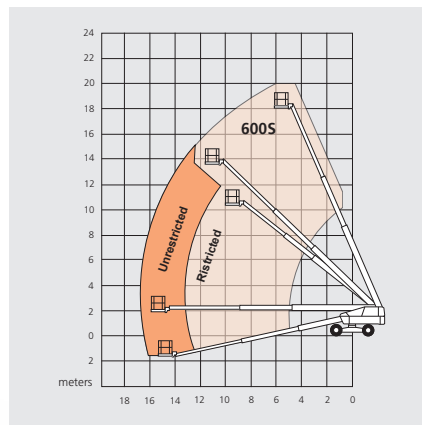

HIGHER STANDARDS. extra capacity

Get more from
our upgraded
line of mid-size
telescopic
boom lifts.

STANDARD ON ALL 6 MODELS:

- Higher lifting capacity up to 454kg restricted and 272kg unrestricted
- Convenient shorter stowed length for ease of transportation
- Snorkel 400S/460SJ, 600S/660SJ and 600S/660SJ **ALL TERRAIN**

600S

FOR MORE INFORMATION CALL
Snorkel™ at +44 (0) 845-1550 057
or visit www.snorkellifts.com

© 2021 Snorkel. All rights reserved.

Snorkel™