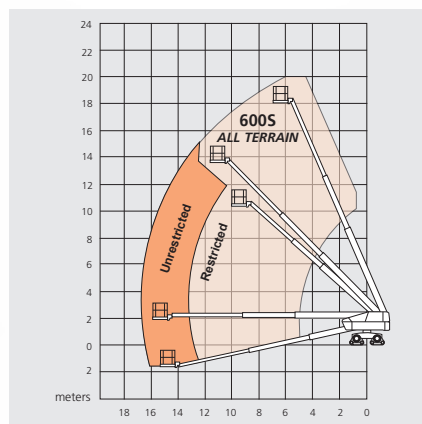

600S ALL TERRAIN